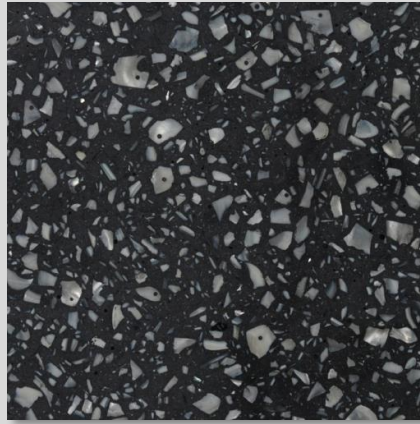

TDA33

TDA34

TDA35

TDA36

SERIES A PREMIUM RANGE

(Polished Terrazzo Designs with
marble stones & Brass inlay)

TAP1

TAP2