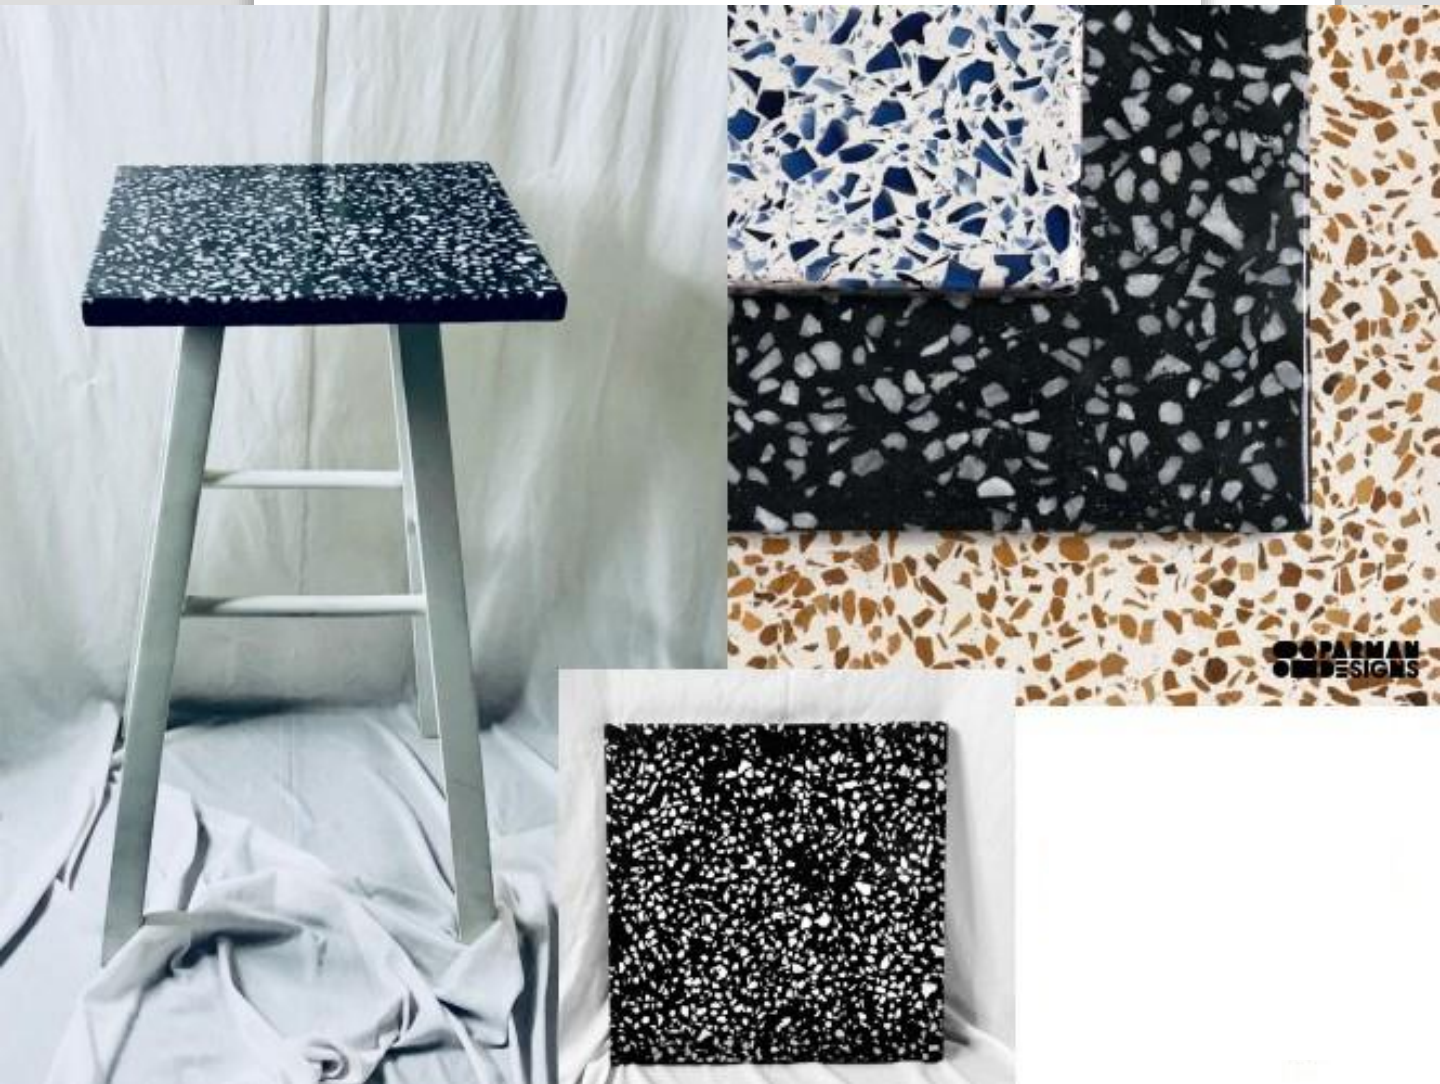

Custom made Terrazzo Study Table

SIZE (L x W X H)
1500x710x630 mm

Custom made Terrazzo Study Table

SIZE (L x W X H)
1500x710x630 mm

Custom made Terrazzo Study Table

SIZE (L x W x H)
1500x710x630 mm

Terrazzo Side
table