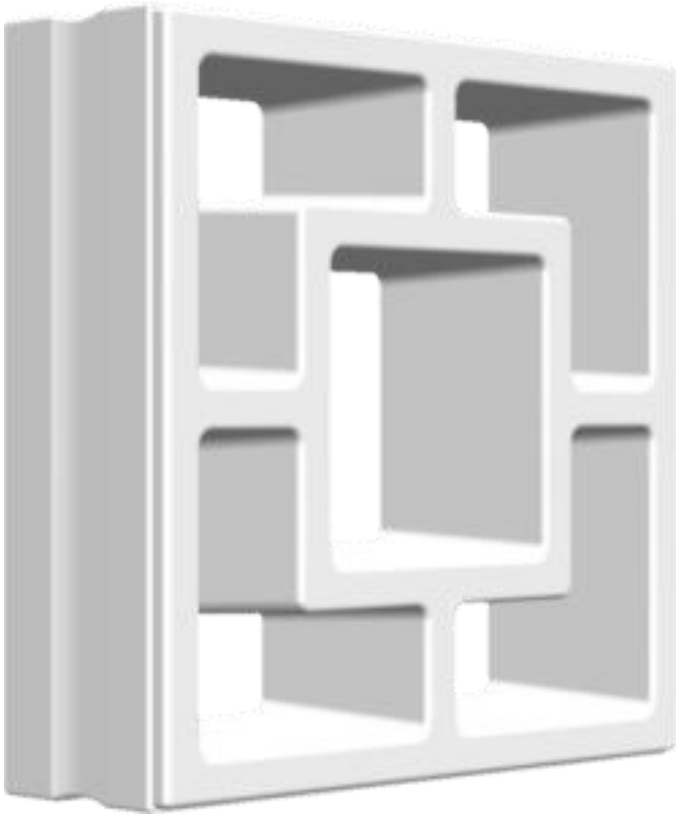

**OPARMAN
DESIGNS**

Breeze Blocks!

Cart- breeze block

Size - 200x200mm

Thickness -60mm

Reference image

Floral breeze block

Size - 200x200mm

Thickness -60mm

Reference image

Terrain- breeze block

Size - 200x200mm

Thickness -60mm

Reference image

Tricone- breeze block

Size - 200x200mm

Thickness -60mm

Reference image

Squara breeze block

Size - 200x200mm
Thickness -60mm

Reference image

Gem- breeze block

Size - 200x200mm

Thickness -60mm

Reference image

Bird - breeze block

Size - 200x200mm

Thickness -60mm

Reference image

Circle- breeze block

Size - 200x200mm

Thickness -60mm