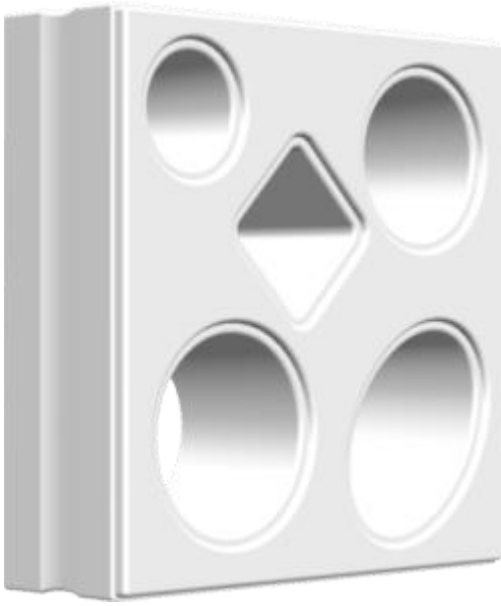

Thickness -60mm

Reference image

Squara breeze block

Size - 200x200mm
Thickness -60mm

Reference image

Gem- breeze block

Size - 200x200mm

Thickness -60mm

Reference image

Bird - breeze block

Size - 200x200mm

Thickness -60mm

Reference image

Circle- breeze block

Size - 200x200mm

Thickness -60mm